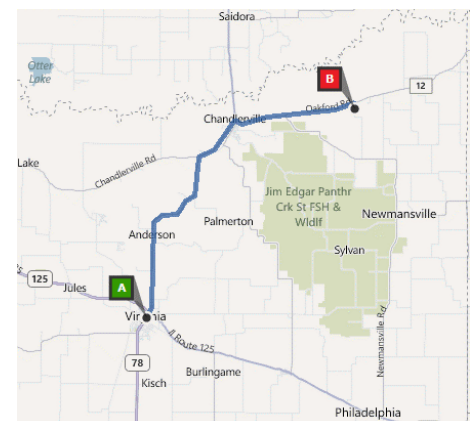

309-668-2142

18176 N. Edsall Rd Canton, IL 61520

Betty's Rite Bank Saloon
312 Main St. St. David, IL

RACE LOCATION:

Midwest Motocross Club
12816 Gabbys Road
Chandlerville, IL 62627

Located about 5 miles east of
Chandlerville off Oakford Road